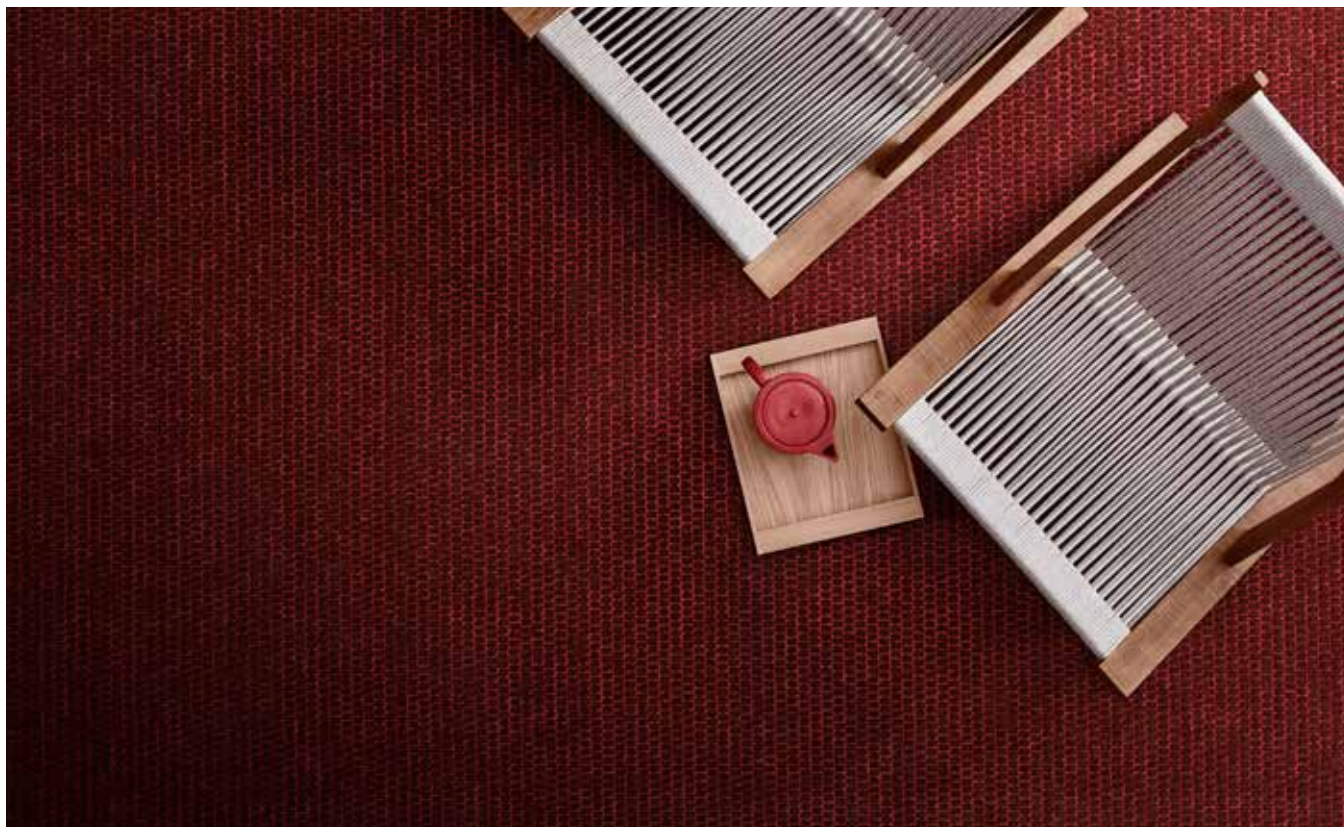

DORIS

Design GUNILLA LAGERHEM ULLBERG
Woven chenille rug in pure wool

KASTHALL HEAD QUARTER

Phone +46(0)320 205 900 | Fritslavägen 42 | Box 254 | 511 23 Kinna, Sweden | info@kasthall.se

For the latest updates of our collection, please visit www.kasthall.com

All the designs shown here are protected under law. Kasthall have the property rights and distribution rights worldwide. Copying will be prosecuted.

KASTHALL.COM