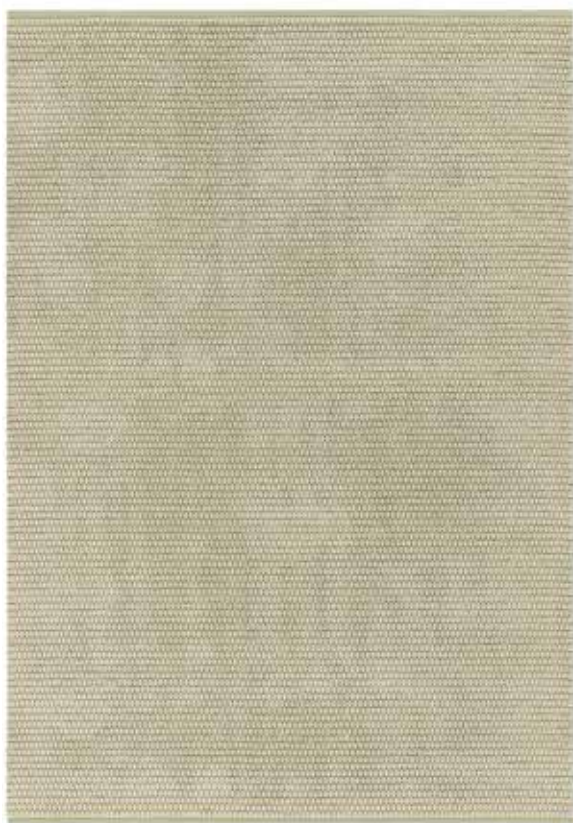

Rug 170x240 cm, Desert Green 830