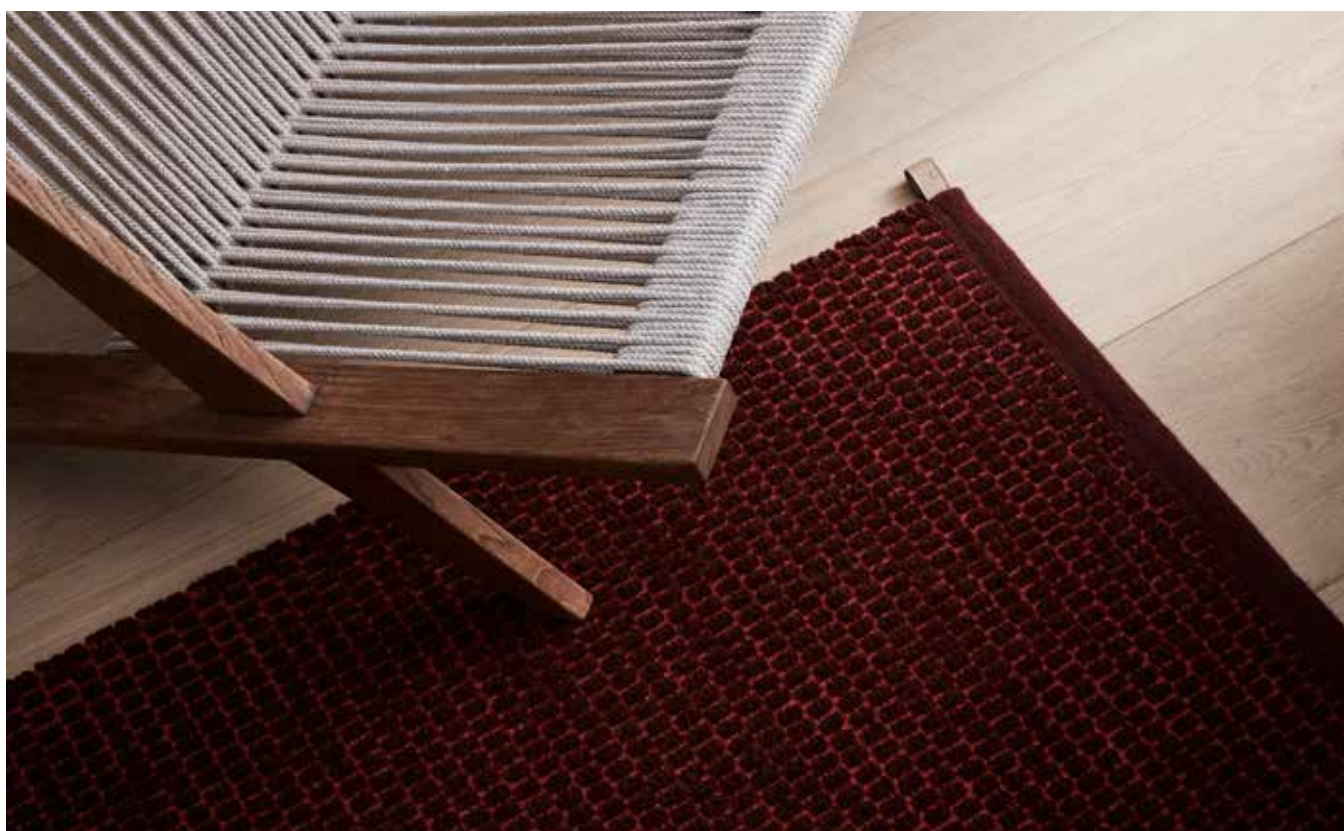

DORIS

Design GUNILLA LAGERHEM ULLBERG
Woven chenille rug in pure wool

KASTHALL HEAD QUARTER

Phone +46(0)320 205 900 | Fritslavägen 42 | Box 254 | 511 23 Kinna, Sweden | info@kasthall.se

For the latest updates of our collection, please visit www.kasthall.com

All the designs shown here are protected under law. Kasthall have the property rights and distribution rights worldwide. Copying will be prosecuted.

KASTHALL.COM