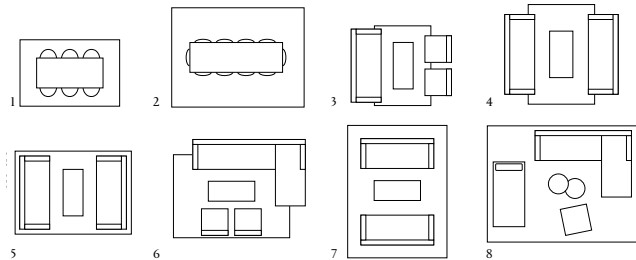

Or choose amongst our suggested sizes; 90x240 cm, 140x200 cm, 170x240 cm, 200x300 cm, 250x350 cm, 300x400 cm, 350x450 cm.

Wear classification:
Class 21 (EN 1307)
Domestic Moderate

Luxury rating:
LC 1 (EN 1307)

Examples of commonly used rug sizes:

1. Dining table with 6 chairs: rug size 200x300 cm
2. Dining table with 10 chairs: rug size 300x400 cm
3. Three-seat couch with armchairs: rug size 170x240 cm
4. Three-seat double couch: rug size 200x300 cm
5. Three-seat double couch: rug size 250x350 cm
6. Corner sofa with armchairs: rug size 250x350 cm
7. Three-seat double couch: rug size 300x400 cm
8. Corner sofa with daybed and armchair: rug size 350x450 cm