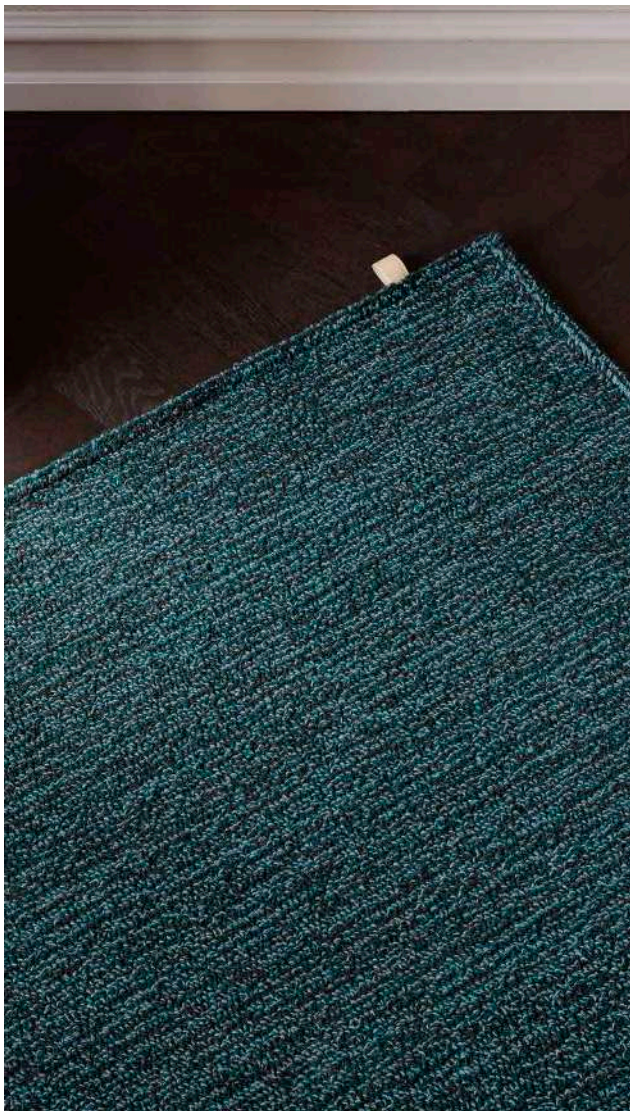

PRODUCT TYPE: Hand tufted bouclé rug in pure wool

PILE MATERIAL: 100% wool

BASE FABRIC: Polyester

BACKING MATERIAL: Polypropylene and recycled yarn

ADHESIVE: Aqueous acrylic adhesive

SIZE: Any size and shape available. Or choose amongst our suggested sizes: 140x200 cm, 170x240 cm, 200x300 cm, 250x350 cm, 300x400 cm, 350x450 cm. Round: Ø 240 cm.

PILE HEIGHT: approx. 10 mm

PILE WEIGHT: approx. 2700 g/m²

TOTAL HEIGHT: approx. 15 mm

TOTAL WEIGHT: approx. 3500 g/m²

Wear classification:
(EN 14215) Class 22
Domestic General

Wear classification:
(EN 1307) Class 33
Commercial heavy

Luxury rating:
(EN 1307) LC 5

Fire classification:
(EN 13501-1) Cfl-s1

CE MARK REGULATION (EU)
No 305/2011 - Council Directive 89/106/EEC
(ref tuftedgroup-02-1-2018 (EN 14041)

ENVIRONMENT AND SOCIAL RESPONSIBILITY

At Kasthall environmental work is a very natural part of what we do and what we stand for – today and for generations to come. Naturally we are certified according to the environmental standard ISO 14001, and many of our products are compliant with known environmental standards. These certificates confirm our continuous efforts. All our rugs are made to order in Sweden, using the finest renewable natural materials. Our working environment reflects the creativity and quality that we strive for – in design, materials and manufacture. Read more about our environmental work and philosophy at kasthall.com.

CARE ADVICE HAND TUFTED RUGS

To further extend the lifetime of your rug, Kasthall recommends a regular maintenance so that the rug may retain its shape and appearance. If you have a light, single-colour rug you will need to care for it more often than a darker, patterned rug. Thorough vacuum cleaning is the best, most economical and environmentally friendly cleaning method. Beating or shaking a rug may damage the fibers. Note that it is quite normal for the rug to lose individual fibers when used, these are excess fibres and it does not affect the general quality of the rug. If you want to get rid of excess fibres faster, you can vacuum the rug daily for an initial period. It is most efficient to vacuum the rug one direction at a time. Remember that hand tufted rugs in linen are sensitive to water, so take particular care with the amount of water you use when removing stains.

CLEANING ADVICE

We recommend that the rug is cleaned by a professional cleaner, using the extraction method on a flat surface. The quantity and temperature of the water will depend on the material and pile length. Good ventilation during the drying process is essential. Shrinkage will be about 3-5%. Kasthall's rugs are not to be machine-washed or dry-cleaned. At www.kasthall.com you can read more about our materials, how to look after your rug and our stain guide.

CHOOSING A RUG

Choose the characteristics of the rug, its colour and design to suit the space in which it will be laid. If it is to be laid in a hall, for example, you may choose a type of rug that is more resistant to wear, and a colour that is a little darker and dirt-tolerant. Use a rug as a means of bringing together the rest of the interior. Decide whether you want to place a sofa on the rug or at its edge. If a rug is to be placed underneath a dining table, add at least 60 cm all round the table to allow space for pulling out the chairs. Hand tufted rugs are suitable for creating cosy environments with warm acoustics. Depending on the quality, hand tufted rugs can work equally well in domestic settings and public spaces. Ideal for use in living rooms, bedrooms and in lounge environments and hotel rooms.